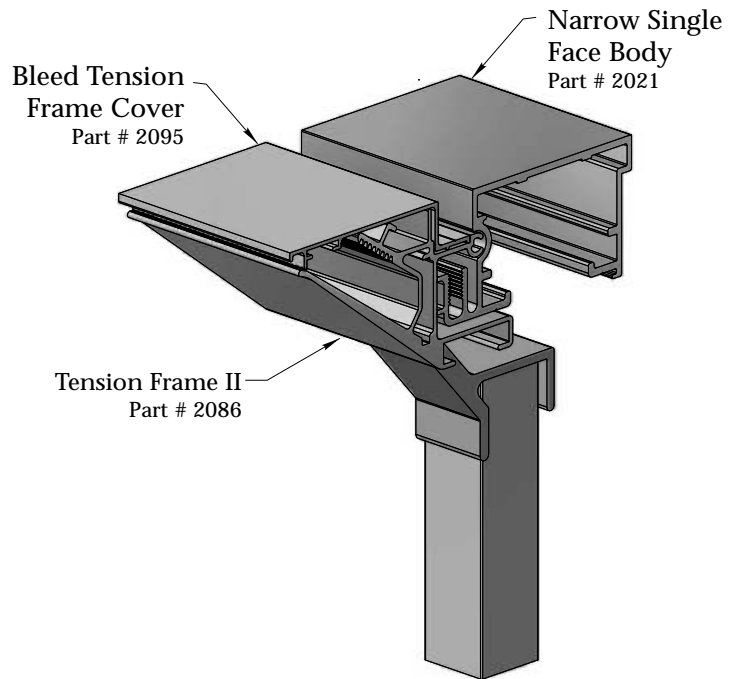

PRODUCT UPDATE: Narrow Single Face Body

Part Number	Part	Length	Finish
2021	Narrow Single Face Body	24'6"	Mill Pre-painted

Retainer Options

1-1/2" Retainer II
Part #2053

2-1/4" Retainer
Part #2045

Dual Frame
w/ 2-1/4" Dual Frame Cover
Part #2065 and 2075

Tension Frame II
w/ Bleed Tension Frame Cover
Part # 2086 and 2095

Tension Frame II
w/ 1-1/2" Tension Frame Cover
Part #2086 and 2084

Inner Frame Retainer
w/ 2Part Outer Frame Retainer
Part #2099 and #1942