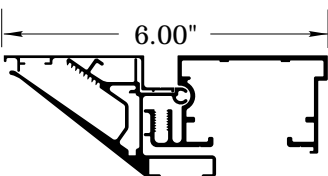

PRODUCT UPDATE: Narrow Single Face Body

Part Number	Part	Length	Finish
2021	Narrow Single Face Body	24'6"	Mill Pre-painted

Retainer Options

1-1/2" Retainer II
Part #2053

2-1/4" Retainer
Part #2045

Dual Frame
w/ 2-1/4" Dual Frame Cover
Part #2065 and 2075

Tension Frame II
w/ Bleed Tension Frame Cover
Part # 2086 and 2095

Tension Frame II
w/ 1-1/2" Tension Frame Cover
Part #2086 and 2084

Inner Frame Retainer
w/ 2Part Outer Frame Retainer
Part #2099 and #1942