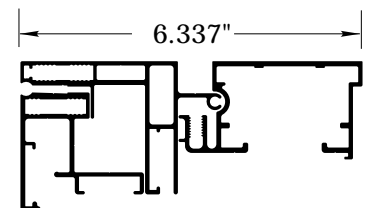

PRODUCT UPDATE: Narrow Single Face Body

Part Number	Part	Length	Finish
2021	Narrow Single Face Body	24'6"	Mill Pre-painted

Retainer Options

1-1/2" Retainer II
Part #2053

2-1/4" Retainer
Part #2045

Dual Frame
w/ 2-1/4" Dual Frame Cover
Part #2065 and 2075

Tension Frame II
w/ Bleed Tension Frame Cover
Part # 2086 and 2095

Tension Frame II
w/ 1-1/2" Tension Frame Cover
Part #2086 and 2084

Inner Frame Retainer
w/ 2Part Outer Frame Retainer
Part #2099 and #1942