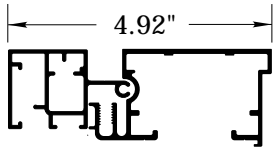

PRODUCT UPDATE: Narrow Single Face Body

Part Number	Part	Length	Finish
2021	Narrow Single Face Body	24'6"	Mill Pre-painted

Retainer Options

1-1/2" Retainer II
Part #2053

2-1/4" Retainer
Part #2045

Dual Frame
w/ 2-1/4" Dual Frame Cover
Part #2065 and 2075