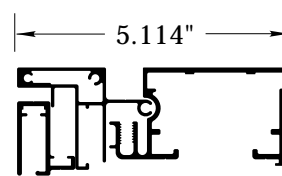

PRODUCT UPDATE: Narrow Single Face Body

Part Number	Part	Length	Finish
2021	Narrow Single Face Body	24'6"	Mill Pre-painted

Retainer Options

1-1/2" Retainer II
Part #2053

2-1/4" Retainer
Part #2045

Dual Frame
w/ 2-1/4" Dual Frame Cover
Part #2065 and 2075

Tension Frame II
w/ Bleed Tension Frame Cover
Part # 2086 and 2095

Tension Frame II
w/ 1-1/2" Tension Frame Cover
Part #2086 and 2084

Inner Frame Retainer
w/ 2Part Outer Frame Retainer
Part #2099 and #1942