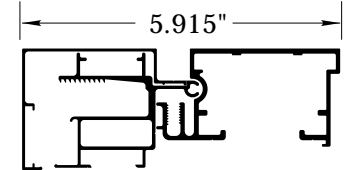

PRODUCT UPDATE: Narrow Single Face Body

Part Number	Part	Length	Finish
2021	Narrow Single Face Body	24'6"	Mill Pre-painted

Retainer Options

1-1/2" Retainer II
Part #2053

2-1/4" Retainer
Part #2045

Dual Frame
w/ 2-1/4" Dual Frame Cover
Part #2065 and 2075

Tension Frame II
w/ Bleed Tension Frame Cover
Part # 2086 and 2095

Tension Frame II
w/ 1-1/2" Tension Frame Cover
Part #2086 and 2084

Inner Frame Retainer
w/ 2Part Outer Frame Retainer
Part #2099 and #1942