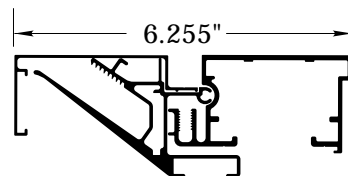

PRODUCT UPDATE: Narrow Single Face Body

Part Number	Part	Length	Finish
2021	Narrow Single Face Body	24'6"	Mill Pre-painted

Retainer Options

1-1/2" Retainer II
Part #2053

2-1/4" Retainer
Part #2045

Dual Frame
w/ 2-1/4" Dual Frame Cover
Part #2065 and 2075

Tension Frame II
w/ Bleed Tension Frame Cover
Part # 2086 and 2095

Tension Frame II
w/ 1-1/2" Tension Frame Cover
Part #2086 and 2084

Inner Frame Retainer
w/ 2Part Outer Frame Retainer
Part #2099 and #1942