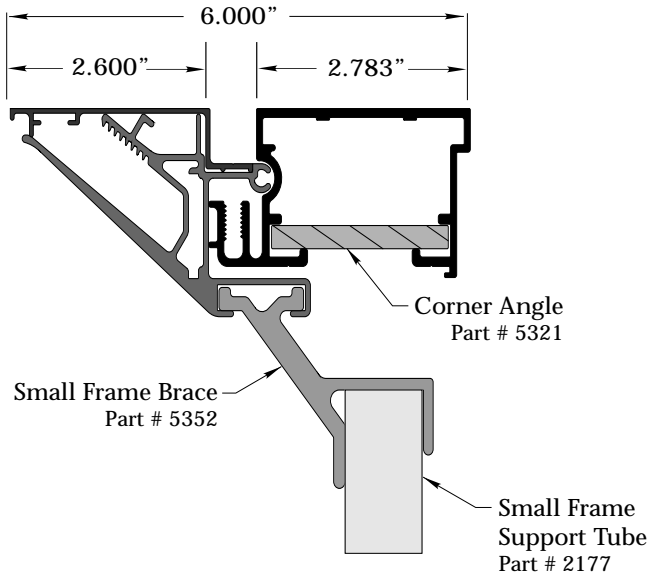

PRODUCT UPDATE: Narrow Single Face Body

Part Number	Part	Length	Finish
2021	Narrow Single Face Body	24'6"	Mill Pre-painted

Retainer Options

1-1/2" Retainer II
Part #2053

2-1/4" Retainer
Part #2045

Dual Frame
w/ 2-1/4" Dual Frame Cover
Part #2065 and 2075

Tension Frame II
w/ Bleed Tension Frame Cover
Part # 2086 and 2095

Tension Frame II
w/ 1-1/2" Tension Frame Cover
Part #2086 and 2084

Inner Frame Retainer
w/ 2Part Outer Frame Retainer
Part #2099 and #1942

Large Inner Frame Retainer
w/ 2Part Large Outer Frame Retainer
Part #2097 and #1941