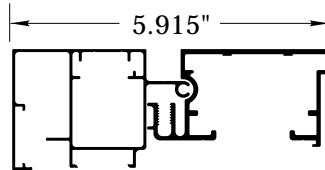

PRODUCT UPDATE: Narrow Single Face Body

Part Number	Part	Length	Finish
2021	Narrow Single Face Body	24'6"	Mill Pre-painted

Retainer Options

1-1/2" Retainer II
Part #2053

2-1/4" Retainer
Part #2045

Dual Frame
w/ 2-1/4" Dual Frame Cover
Part #2065 and 2075