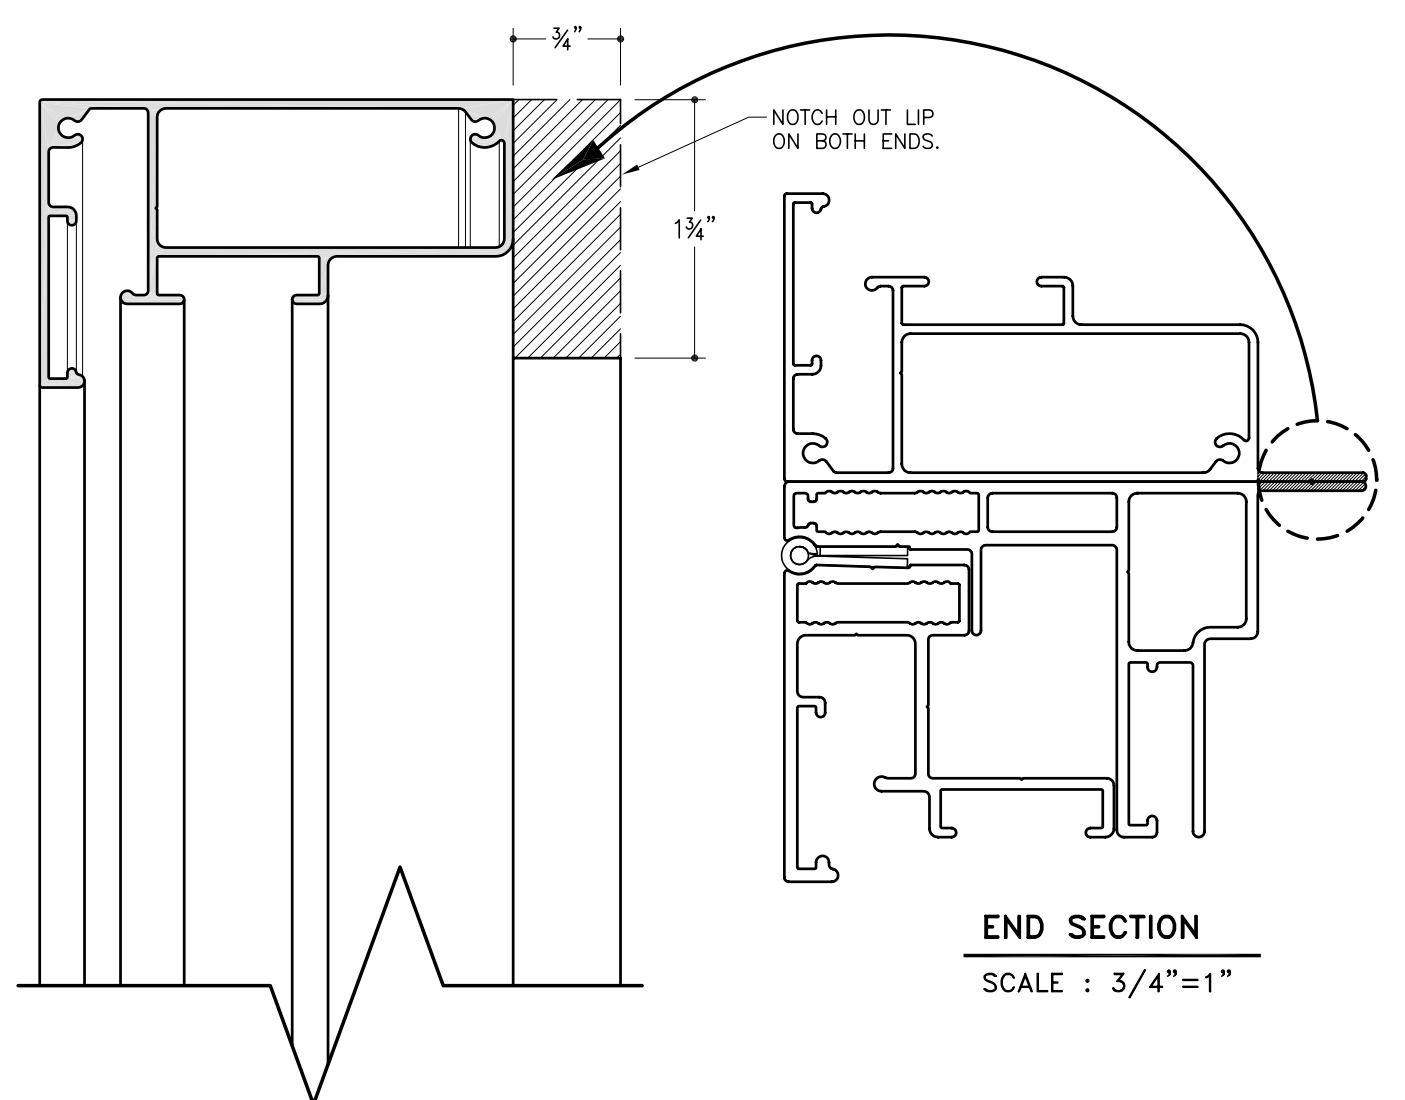

**TOP VIEW SECTION**  
SCALE : 1/2"=1"

**ATTACHMENT DETAIL**  
SCALE : 1/2"=1"

**FACE VIEW SECTION**  
SCALE : 1/2"=1"

**INSIDE SIDE VIEW SECTION**  
SCALE : 1/2"=1"

**FRONT VIEW (BODIES)**  
SCALE : 3/4"=1"

NOTCH OUT HANGING BAR LIP FROM 8", 9" OR 12" 2 PART BODIES.

**INSIDE SIDE VIEW (BODIES)**  
SCALE : 3/4"=1"

**TOP VIEW - LG. EXTENDED RET./LG. INNER FRAME**  
SCALE : 3/4"=1"

NOTCH OUT LIP ON BOTH ENDS.

**END SECTION**  
SCALE : 3/4"=1"