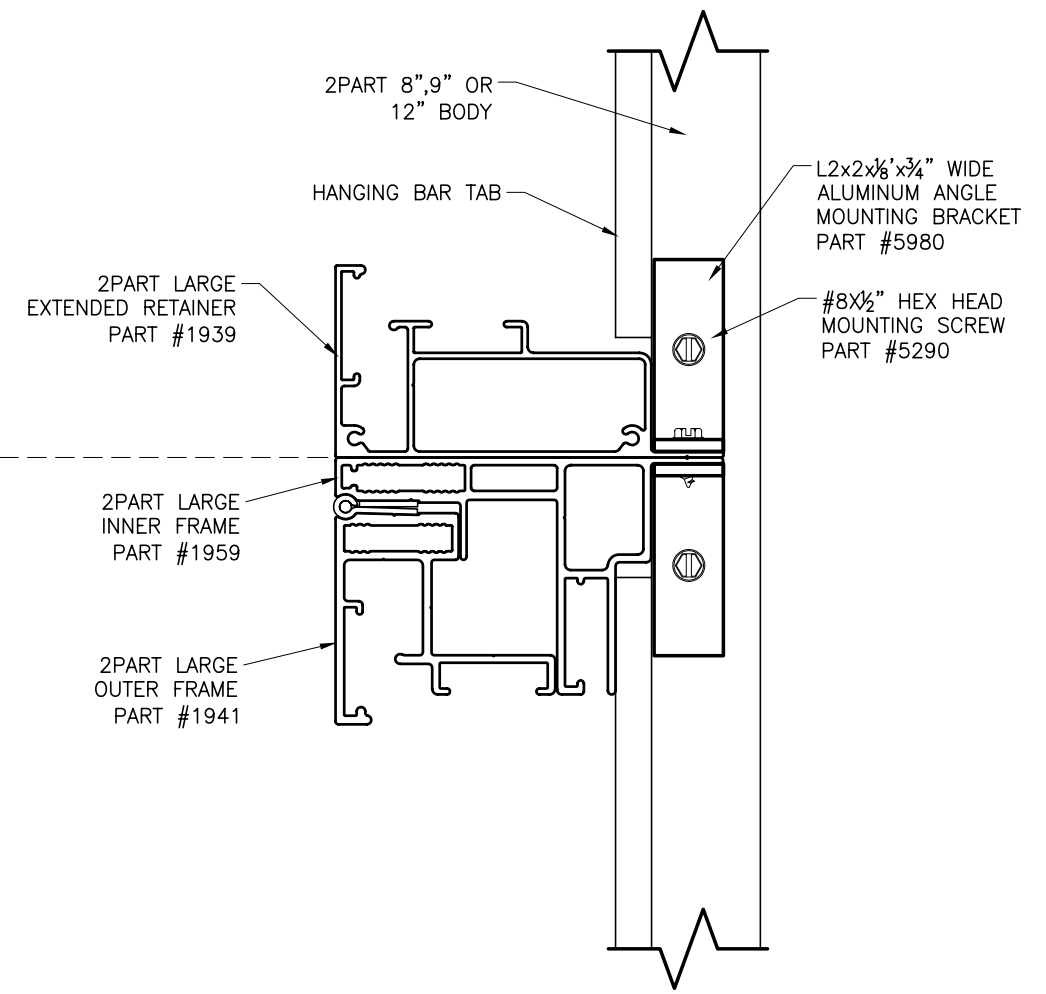

**TOP VIEW SECTION**  
SCALE : 1/2"=1"

**ATTACHMENT DETAIL**  
SCALE : 1/2"=1"

**FACE VIEW SECTION**  
SCALE : 1/2"=1"

**INSIDE SIDE VIEW SECTION**  
SCALE : 1/2"=1"

**FRONT VIEW (BODIES)**  
SCALE : 3/4"=1"

NOTCH OUT HANGING BAR LIP FROM 8", 9" OR 12" 2 PART BODIES.

**INSIDE SIDE VIEW (BODIES)**  
SCALE : 3/4"=1"

**TOP VIEW - LG. EXTENDED RET./LG. INNER FRAME**  
SCALE : 3/4"=1"

NOTCH OUT LIP ON BOTH ENDS.

**END SECTION**  
SCALE : 3/4"=1"