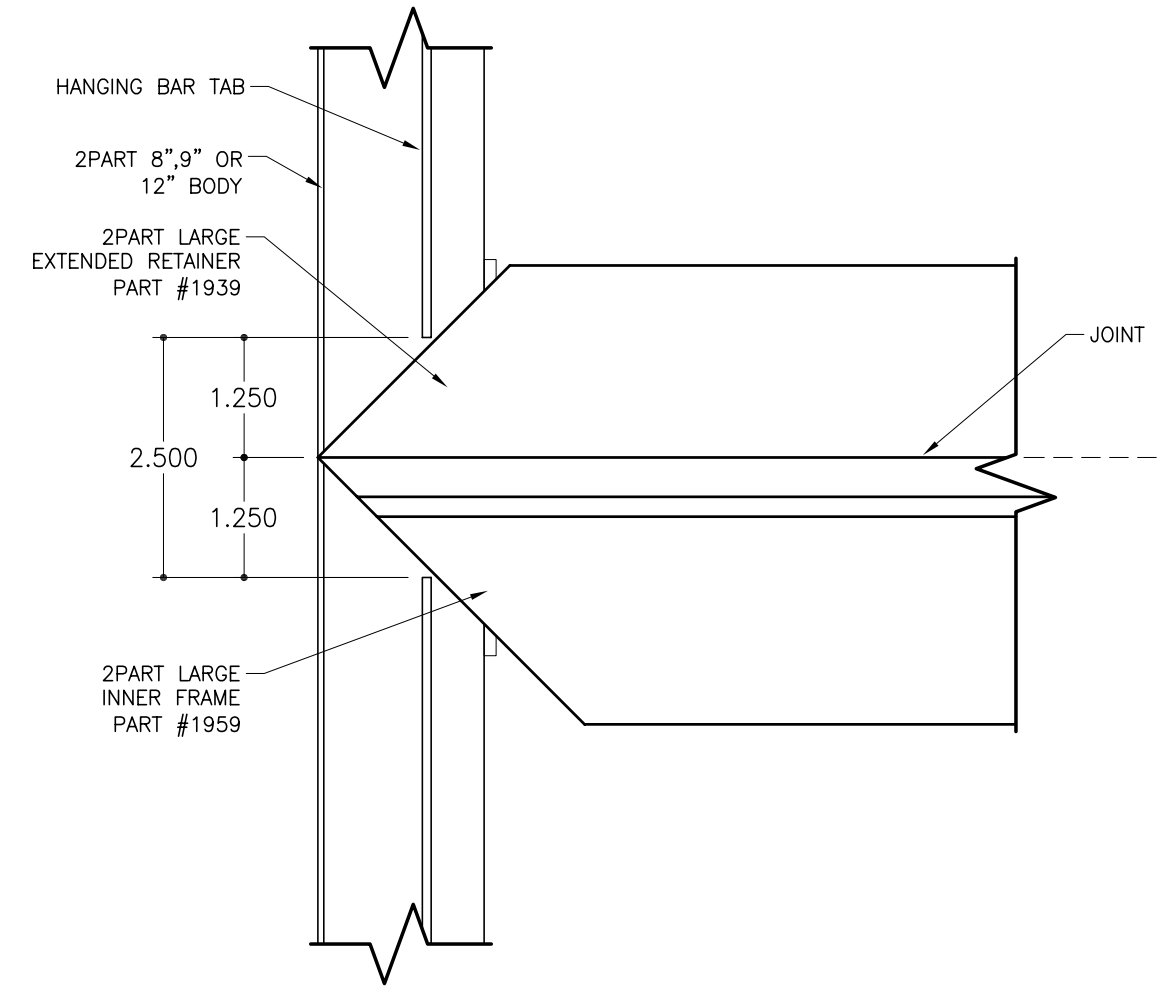

**TOP VIEW SECTION**  
SCALE : 1/2"=1"

**ATTACHMENT DETAIL**  
SCALE : 1/2"=1"

**FACE VIEW SECTION**  
SCALE : 1/2"=1"

**INSIDE SIDE VIEW SECTION**  
SCALE : 1/2"=1"

**FRONT VIEW (BODIES)**  
SCALE : 3/4"=1"

NOTCH OUT HANGING BAR LIP FROM 8", 9" OR 12" 2 PART BODIES.

**INSIDE SIDE VIEW (BODIES)**  
SCALE : 3/4"=1"

**TOP VIEW - LG. EXTENDED RET./LG. INNER FRAME**  
SCALE : 3/4"=1"

NOTCH OUT LIP ON BOTH ENDS.

**END SECTION**  
SCALE : 3/4"=1"