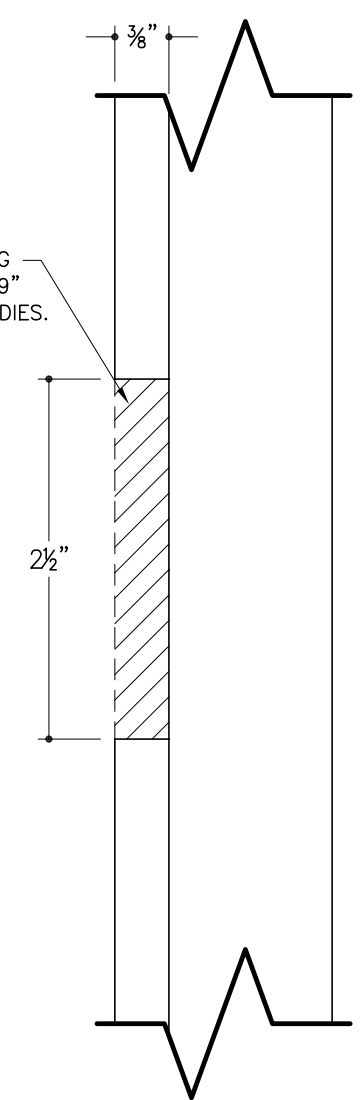

**TOP VIEW SECTION**  
SCALE : 1/2"=1"

**ATTACHMENT DETAIL**  
SCALE : 1/2"=1"

**FACE VIEW SECTION**  
SCALE : 1/2"=1"

**INSIDE SIDE VIEW SECTION**  
SCALE : 1/2"=1"

**FRONT VIEW (BODIES)**  
SCALE : 3/4"=1"

NOTCH OUT HANGING BAR LIP FROM 8", 9" OR 12" 2 PART BODIES.

**INSIDE SIDE VIEW (BODIES)**  
SCALE : 3/4"=1"

**TOP VIEW - LG. EXTENDED RET./LG. INNER FRAME**  
SCALE : 3/4"=1"

NOTCH OUT LIP ON BOTH ENDS.

**END SECTION**  
SCALE : 3/4"=1"