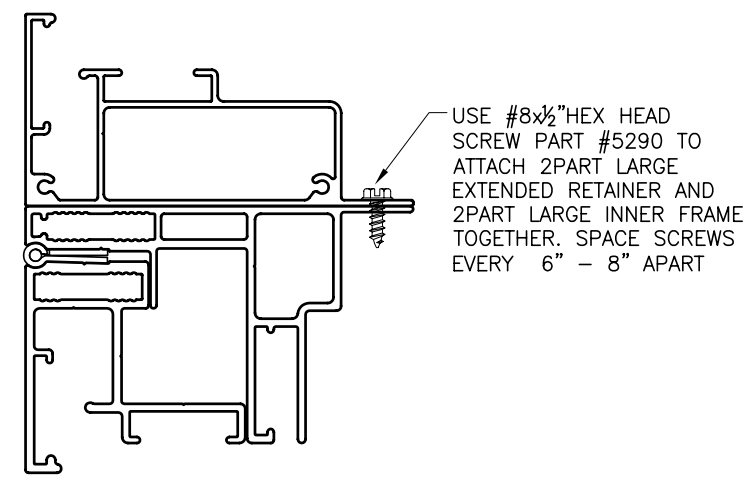

**TOP VIEW SECTION**  
SCALE : 1/2"=1"

**ATTACHMENT DETAIL**  
SCALE : 1/2"=1"

**FACE VIEW SECTION**  
SCALE : 1/2"=1"

**INSIDE SIDE VIEW SECTION**  
SCALE : 1/2"=1"

**FRONT VIEW (BODIES)**  
SCALE : 3/4"=1"

NOTCH OUT HANGING BAR LIP FROM 8", 9" OR 12" 2 PART BODIES.

**INSIDE SIDE VIEW (BODIES)**  
SCALE : 3/4"=1"

**TOP VIEW - LG. EXTENDED RET./LG. INNER FRAME**  
SCALE : 3/4"=1"

NOTCH OUT LIP ON BOTH ENDS.

**END SECTION**  
SCALE : 3/4"=1"