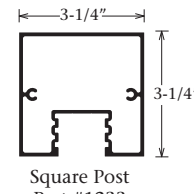

Series 2/3/4 Panel Adaptors

Part	Part Number	Length	Finish	
	Series 2/3/4, 1/4" Panel Adaptor	1203	16'-2"	Mill/ Pre-painted
	Series 2/3/4, 1/2" Panel Adaptor	1204	16'-2"	Mill/ Pre-painted
	Series 2/3/4, 1/8" Panel Adaptor	1202	16'-2"	Mill/ Pre-painted

1/8" Panel Adaptor
Part #1203

1/4" Panel Adaptor
Part #1202

1/2" Panel Adaptor
Part #1204

13 Post Options

*Post options also available in Pre-painted Dark Bronze

Round 4 Sided Post
Part #1338

Round 90 Degree Post
Part #1339

Round Post
Part #1337

Square Post
Part #1333

Square Post
Part #1233

Square Post
w/ Radius Edges
Part #1235

Round Post
Part #1237

*Radius Post
Part #1210

*Rectangular Post
Part #1220

Rectangular Post
w/ Radius Edges
Part #1230