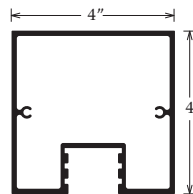

Series 2/3/4 Panel Adaptors

Part	Part Number	Length	Finish	
	Series 2/3/4, 1/4" Panel Adaptor	1203	16'-2"	Mill/ Pre-painted
	Series 2/3/4, 1/2" Panel Adaptor	1204	16'-2"	Mill/ Pre-painted
	Series 2/3/4, 1/8" Panel Adaptor	1202	16'-2"	Mill/ Pre-painted

1/8" Panel Adaptor
Part #1203

1/4" Panel Adaptor
Part #1202

1/2" Panel Adaptor
Part #1204

13 Post Options

*Post options also available in Pre-painted Dark Bronze

Round 4 Sided Post
Part #1338

Round 90 Degree Post
Part #1339

Round Post
Part #1337

Square Post
Part #1333

Square Post
Part #1233

Square Post
w/ Radius Edges
Part #1235

Round Post
Part #1237

*Radius Post
Part #1210

*Rectangular Post
Part #1220

Rectangular Post
w/ Radius Edges
Part #1230