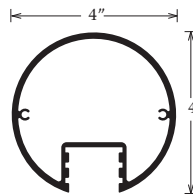

Series 2/3/4 Panel Adaptors

Part	Part Number	Length	Finish	
	Series 2/3/4, 1/4" Panel Adaptor	1203	16'-2"	Mill/ Pre-painted
	Series 2/3/4, 1/2" Panel Adaptor	1204	16'-2"	Mill/ Pre-painted
	Series 2/3/4, 1/8" Panel Adaptor	1202	16'-2"	Mill/ Pre-painted

1/8" Panel Adaptor
Part #1203

1/4" Panel Adaptor
Part #1202

1/2" Panel Adaptor
Part #1204

13 Post Options

*Post options also available in Pre-painted Dark Bronze

Round 4 Sided Post
Part #1338

Round 90 Degree Post
Part #1339

Round Post
Part #1337

Square Post
Part #1333

Square Post
Part #1233

Square Post
w/ Radius Edges
Part #1235

Round Post
Part #1237

*Radius Post
Part #1210

*Rectangular Post
Part #1220

Rectangular Post
w/ Radius Edges
Part #1230