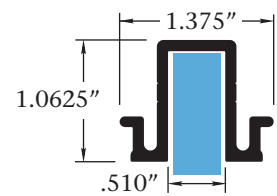

1/2" Panel Adaptor
Part #1204