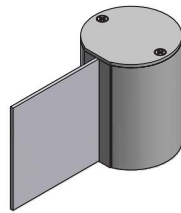

Series 2/3/4 Panel Adaptors

Part	Part Number	Length	Finish	
	Series 2/3/4, 1/4" Panel Adaptor	1203	16'-2"	Mill/ Pre-painted
	Series 2/3/4, 1/2" Panel Adaptor	1204	16'-2"	Mill/ Pre-painted
	Series 2/3/4, 1/8" Panel Adaptor	1202	16'-2"	Mill/ Pre-painted

1/8" Panel Adaptor
Part #1203

1/4" Panel Adaptor
Part #1202

1/2" Panel Adaptor
Part #1204

13 Post Options

*Post options also available in Pre-painted Dark Bronze

Round 4 Sided Post
Part #1338

Round 90 Degree Post
Part #1339

Round Post
Part #1337

Square Post
Part #1333

Square Post
Part #1233

Square Post
w/ Radius Edges
Part #1235

Round Post
Part #1237

*Radius Post
Part #1210

*Rectangular Post
Part #1220

Rectangular Post
w/ Radius Edges
Part #1230