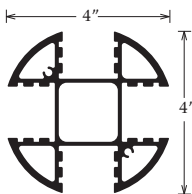

Series 2/3/4 Panel Adaptors

Part	Part Number	Length	Finish	
	Series 2/3/4, 1/4" Panel Adaptor	1203	16'-2"	Mill/ Pre-painted
	Series 2/3/4, 1/2" Panel Adaptor	1204	16'-2"	Mill/ Pre-painted
	Series 2/3/4, 1/8" Panel Adaptor	1202	16'-2"	Mill/ Pre-painted

1/8" Panel Adaptor
Part #1203

1/4" Panel Adaptor
Part #1202

1/2" Panel Adaptor
Part #1204

13 Post Options

*Post options also available in Pre-painted Dark Bronze

Round 4 Sided Post
Part #1338

Round 90 Degree Post
Part #1339

Round Post
Part #1337

Square Post
Part #1333

Square Post
Part #1233

Square Post
w/ Radius Edges
Part #1235

Round Post
Part #1237

*Radius Post
Part #1210

*Rectangular Post
Part #1220

Rectangular Post
w/ Radius Edges
Part #1230