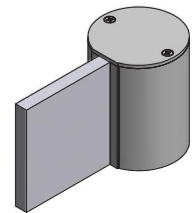

Series 2/3/4 Panel Adaptors

Part	Part Number	Length	Finish	
	Series 2/3/4, 1/4" Panel Adaptor	1203	16'-2"	Mill/ Pre-painted
	Series 2/3/4, 1/2" Panel Adaptor	1204	16'-2"	Mill/ Pre-painted
	Series 2/3/4, 1/8" Panel Adaptor	1202	16'-2"	Mill/ Pre-painted

1/8" Panel Adaptor
Part #1203

1/4" Panel Adaptor
Part #1202

1/2" Panel Adaptor
Part #1204

13 Post Options

*Post options also available in Pre-painted Dark Bronze

Round 4 Sided Post
Part #1338

Round 90 Degree Post
Part #1339

Round Post
Part #1337

Square Post
Part #1333

Square Post
Part #1233

Square Post
w/ Radius Edges
Part #1235

Round Post
Part #1237

*Radius Post
Part #1210

*Rectangular Post
Part #1220

Rectangular Post
w/ Radius Edges
Part #1230