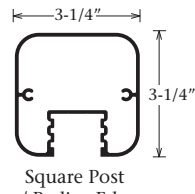

Series 2/3/4 Panel Adaptors

Part	Part Number	Length	Finish	
	Series 2/3/4, 1/4" Panel Adaptor	1203	16'-2"	Mill/ Pre-painted
	Series 2/3/4, 1/2" Panel Adaptor	1204	16'-2"	Mill/ Pre-painted
	Series 2/3/4, 1/8" Panel Adaptor	1202	16'-2"	Mill/ Pre-painted

1/8" Panel Adaptor
Part #1203

1/4" Panel Adaptor
Part #1202

1/2" Panel Adaptor
Part #1204

13 Post Options

*Post options also available in Pre-painted Dark Bronze

Round 4 Sided Post
Part #1338

Round 90 Degree Post
Part #1339

Round Post
Part #1337

Square Post
Part #1333

Square Post
Part #1233

Square Post
w/ Radius Edges
Part #1235

Round Post
Part #1237

*Radius Post
Part #1210

*Rectangular Post
Part #1220

Rectangular Post
w/ Radius Edges
Part #1230