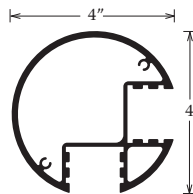

Series 2/3/4 Panel Adaptors

Part	Part Number	Length	Finish	
	Series 2/3/4, 1/4" Panel Adaptor	1203	16'-2"	Mill/ Pre-painted
	Series 2/3/4, 1/2" Panel Adaptor	1204	16'-2"	Mill/ Pre-painted
	Series 2/3/4, 1/8" Panel Adaptor	1202	16'-2"	Mill/ Pre-painted

1/8" Panel Adaptor
Part #1203

1/4" Panel Adaptor
Part #1202

1/2" Panel Adaptor
Part #1204

13 Post Options

*Post options also available in Pre-painted Dark Bronze

Round 4 Sided Post
Part #1338

Round 90 Degree Post
Part #1339

Round Post
Part #1337

Square Post
Part #1333

Square Post
Part #1233

Square Post
w/ Radius Edges
Part #1235

Round Post
Part #1237

*Radius Post
Part #1210

*Rectangular Post
Part #1220

Rectangular Post
w/ Radius Edges
Part #1230