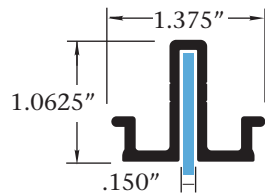

Series 2/3/4 Panel Adaptors

Part	Part Number	Length	Finish	
	Series 2/3/4, 1/4" Panel Adaptor	1203	16'-2"	Mill/ Pre-painted
	Series 2/3/4, 1/2" Panel Adaptor	1204	16'-2"	Mill/ Pre-painted
	Series 2/3/4, 1/8" Panel Adaptor	1202	16'-2"	Mill/ Pre-painted