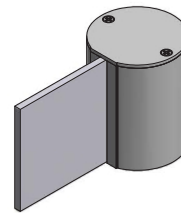

Series 2/3/4 Panel Adaptors

Part	Part Number	Length	Finish	
	Series 2/3/4, 1/4" Panel Adaptor	1203	16'-2"	Mill/ Pre-painted
	Series 2/3/4, 1/2" Panel Adaptor	1204	16'-2"	Mill/ Pre-painted
	Series 2/3/4, 1/8" Panel Adaptor	1202	16'-2"	Mill/ Pre-painted

1/8" Panel Adaptor
Part #1203

1/4" Panel Adaptor
Part #1202

1/2" Panel Adaptor
Part #1204

13 Post Options

*Post options also available in Pre-painted Dark Bronze

Round 4 Sided Post
Part #1338

Round 90 Degree Post
Part #1339

Round Post
Part #1337

Square Post
Part #1333

Square Post
Part #1233

Square Post
w/ Radius Edges
Part #1235

Round Post
Part #1237

*Radius Post
Part #1210

*Rectangular Post
Part #1220

Rectangular Post
w/ Radius Edges
Part #1230