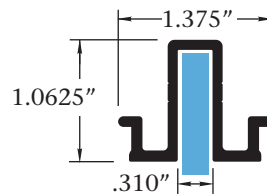

1/4" Panel Adaptor
Part #1202