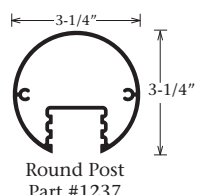

Series 2/3/4 Panel Adaptors

Part	Part Number	Length	Finish	
	Series 2/3/4, 1/4" Panel Adaptor	1203	16'-2"	Mill Pre-painted
	Series 2/3/4, 1/2" Panel Adaptor	1204	16'-2"	Mill Pre-painted
	Series 2/3/4, 1/8" Panel Adaptor	1202	16'-2"	Mill Pre-painted

1/8" Panel Adaptor
Part #1203

1/4" Panel Adaptor
Part #1202

1/2" Panel Adaptor
Part #1204

13 Post Options

*Post options also available in Pre-painted Dark Bronze

Round 4 Sided Post
Part #1338

Round 90 Degree Post
Part #1339

Round Post
Part #1337

Square Post
Part #1333

Square Post
Part #1233

Square Post
w/ Radius Edges
Part #1235

Round Post
Part #1237

*Radius Post
Part #1210

*Rectangular Post
Part #1220

Rectangular Post
w/ Radius Edges
Part #1230