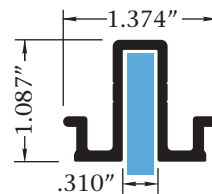

1/4" Panel Adaptor
Part #1202