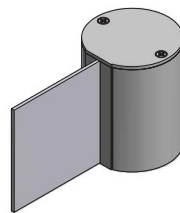

Series 2/3/4 Panel Adaptors

Part	Part Number	Length	Finish	
	Series 2/3/4, 1/4" Panel Adaptor	1203	16'-2"	Mill Pre-painted
	Series 2/3/4, 1/2" Panel Adaptor	1204	16'-2"	Mill Pre-painted
	Series 2/3/4, 1/8" Panel Adaptor	1202	16'-2"	Mill Pre-painted

1/8" Panel Adaptor
Part #1203

1/4" Panel Adaptor
Part #1202

1/2" Panel Adaptor
Part #1204

13 Post Options

*Post options also available in Pre-painted Dark Bronze

Round 4 Sided Post
Part #1338

Round 90 Degree Post
Part #1339

Round Post
Part #1337

Square Post
Part #1333

Square Post
Part #1233

Square Post
w/ Radius Edges
Part #1235

Round Post
Part #1237

*Radius Post
Part #1210

*Rectangular Post
Part #1220

Rectangular Post
w/ Radius Edges
Part #1230