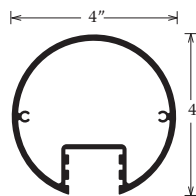

Series 2/3/4 Panel Adaptors

Part	Part Number	Length	Finish	
	Series 2/3/4, 1/4" Panel Adaptor	1203	16'-2"	Mill Pre-painted
	Series 2/3/4, 1/2" Panel Adaptor	1204	16'-2"	Mill Pre-painted
	Series 2/3/4, 1/8" Panel Adaptor	1202	16'-2"	Mill Pre-painted

1/8" Panel Adaptor
Part #1203

1/4" Panel Adaptor
Part #1202

1/2" Panel Adaptor
Part #1204

13 Post Options

*Post options also available in Pre-painted Dark Bronze

Round 4 Sided Post
Part #1338

Round 90 Degree Post
Part #1339

Round Post
Part #1337

Square Post
Part #1333

Square Post
Part #1233

Square Post
w/ Radius Edges
Part #1235

Round Post
Part #1237

*Radius Post
Part #1210

*Rectangular Post
Part #1220

Rectangular Post
w/ Radius Edges
Part #1230