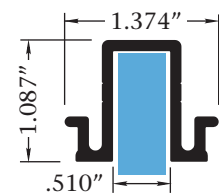

1/2" Panel Adaptor
Part #1204