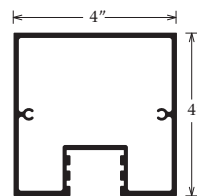

1/8" Panel Adaptor
Part #1203

1/4" Panel Adaptor
Part #1202

1/2" Panel Adaptor
Part #1204

13 Post Options

*Post options also available in Pre-painted Dark Bronze

Round 4 Sided Post
Part #1338

Round 90 Degree Post
Part #1339

Round Post
Part #1337

Square Post
Part #1333

Square Post
Part #1233

Square Post
w/ Radius Edges
Part #1235

Round Post
Part #1237

*Radius Post
Part #1210

*Rectangular Post
Part #1220

Rectangular Post
w/ Radius Edges
Part #1230