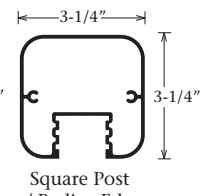

Series 2/3/4 Panel Adaptors

Part	Part Number	Length	Finish	
	Series 2/3/4, 1/4" Panel Adaptor	1203	16'-2"	Mill Pre-painted
	Series 2/3/4, 1/2" Panel Adaptor	1204	16'-2"	Mill Pre-painted
	Series 2/3/4, 1/8" Panel Adaptor	1202	16'-2"	Mill Pre-painted

1/8" Panel Adaptor
Part #1203

1/4" Panel Adaptor
Part #1202

1/2" Panel Adaptor
Part #1204

13 Post Options

*Post options also available in Pre-painted Dark Bronze

Round 4 Sided Post
Part #1338

Round 90 Degree Post
Part #1339

Round Post
Part #1337

Square Post
Part #1333

Square Post
Part #1233

Square Post
w/ Radius Edges
Part #1235

Round Post
Part #1237

*Radius Post
Part #1210

*Rectangular Post
Part #1220

Rectangular Post
w/ Radius Edges
Part #1230