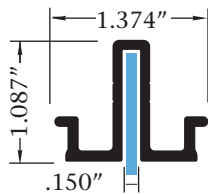

Series 2/3/4 Panel Adaptors

Part	Part Number	Length	Finish	
	Series 2/3/4, 1/4" Panel Adaptor	1203	16'-2"	Mill Pre-painted
	Series 2/3/4, 1/2" Panel Adaptor	1204	16'-2"	Mill Pre-painted
	Series 2/3/4, 1/8" Panel Adaptor	1202	16'-2"	Mill Pre-painted