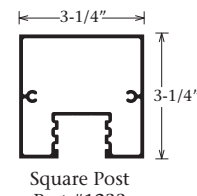

Series 2/3/4 Panel Adaptors

Part	Part Number	Length	Finish	
	Series 2/3/4, 1/4" Panel Adaptor	1203	16'-2"	Mill Pre-painted
	Series 2/3/4, 1/2" Panel Adaptor	1204	16'-2"	Mill Pre-painted
	Series 2/3/4, 1/8" Panel Adaptor	1202	16'-2"	Mill Pre-painted

1/8" Panel Adaptor
Part #1203

1/4" Panel Adaptor
Part #1202

1/2" Panel Adaptor
Part #1204

13 Post Options

*Post options also available in Pre-painted Dark Bronze

Round 4 Sided Post
Part #1338

Round 90 Degree Post
Part #1339

Round Post
Part #1337

Square Post
Part #1333

Square Post
Part #1233

Square Post
w/ Radius Edges
Part #1235

Round Post
Part #1237

*Radius Post
Part #1210

*Rectangular Post
Part #1220

Rectangular Post
w/ Radius Edges
Part #1230