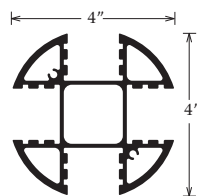

Series 2/3/4 Panel Adaptors

Part	Part Number	Length	Finish	
	Series 2/3/4, 1/4" Panel Adaptor	1203	16'-2"	Mill Pre-painted
	Series 2/3/4, 1/2" Panel Adaptor	1204	16'-2"	Mill Pre-painted
	Series 2/3/4, 1/8" Panel Adaptor	1202	16'-2"	Mill Pre-painted

1/8" Panel Adaptor
Part #1203

1/4" Panel Adaptor
Part #1202

1/2" Panel Adaptor
Part #1204

13 Post Options

*Post options also available in Pre-painted Dark Bronze

Round 4 Sided Post
Part #1338

Round 90 Degree Post
Part #1339

Round Post
Part #1337

Square Post
Part #1333

Square Post
Part #1233

Square Post
w/ Radius Edges
Part #1235

Round Post
Part #1237

*Radius Post
Part #1210

*Rectangular Post
Part #1220

Rectangular Post
w/ Radius Edges
Part #1230