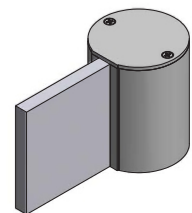

Series 2/3/4 Panel Adaptors

Part	Part Number	Length	Finish	
	Series 2/3/4, 1/4" Panel Adaptor	1203	16'-2"	Mill Pre-painted
	Series 2/3/4, 1/2" Panel Adaptor	1204	16'-2"	Mill Pre-painted
	Series 2/3/4, 1/8" Panel Adaptor	1202	16'-2"	Mill Pre-painted

1/8" Panel Adaptor
Part #1203

1/4" Panel Adaptor
Part #1202

1/2" Panel Adaptor
Part #1204

13 Post Options

*Post options also available in Pre-painted Dark Bronze

Round 4 Sided Post
Part #1338

Round 90 Degree Post
Part #1339

Round Post
Part #1337

Square Post
Part #1333

Square Post
Part #1233

Square Post
w/ Radius Edges
Part #1235

Round Post
Part #1237

*Radius Post
Part #1210

*Rectangular Post
Part #1220

Rectangular Post
w/ Radius Edges
Part #1230