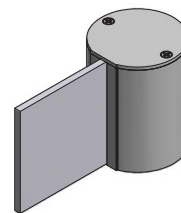

Series 2/3/4 Panel Adaptors

Part	Part Number	Length	Finish	
	Series 2/3/4, 1/4" Panel Adaptor	1203	16'-2"	Mill Pre-painted
	Series 2/3/4, 1/2" Panel Adaptor	1204	16'-2"	Mill Pre-painted
	Series 2/3/4, 1/8" Panel Adaptor	1202	16'-2"	Mill Pre-painted

1/8" Panel Adaptor
Part #1203

1/4" Panel Adaptor
Part #1202

1/2" Panel Adaptor
Part #1204

13 Post Options

*Post options also available in Pre-painted Dark Bronze

Round 4 Sided Post
Part #1338

Round 90 Degree Post
Part #1339

Round Post
Part #1337

Square Post
Part #1333

Square Post
Part #1233

Square Post
w/ Radius Edges
Part #1235

Round Post
Part #1237

*Radius Post
Part #1210

*Rectangular Post
Part #1220

Rectangular Post
w/ Radius Edges
Part #1230